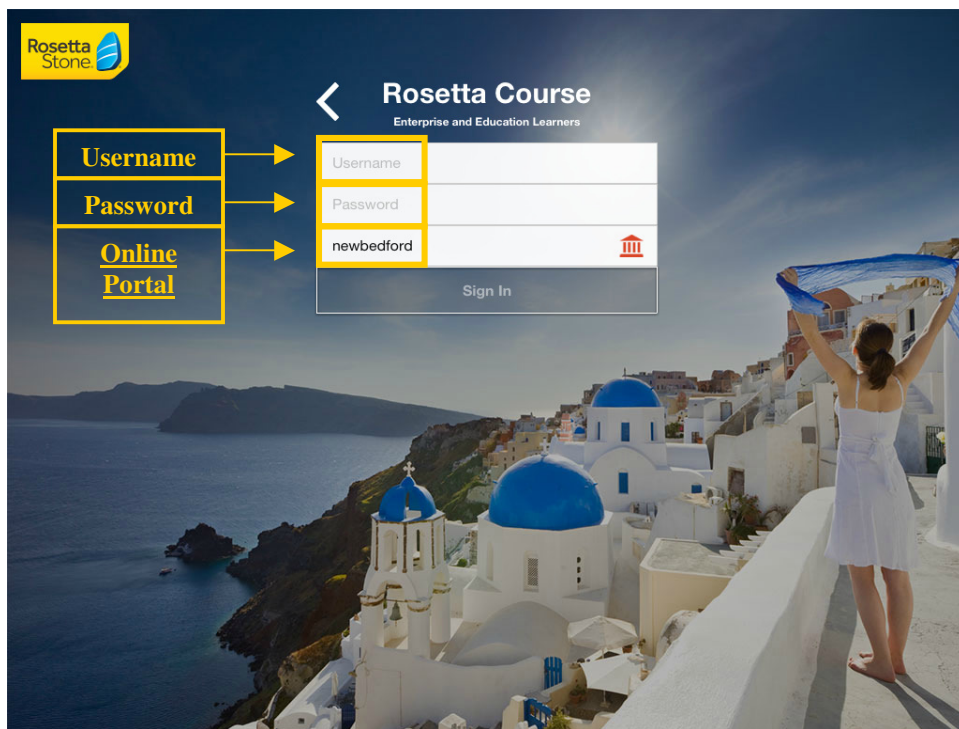

After downloading the Rosetta Stone app on your mobile device / tablet, click on Enterprise and Education Learners.

Fill out your username, password, and online portal code. New Bedford Academy's online portal code is newbedford.