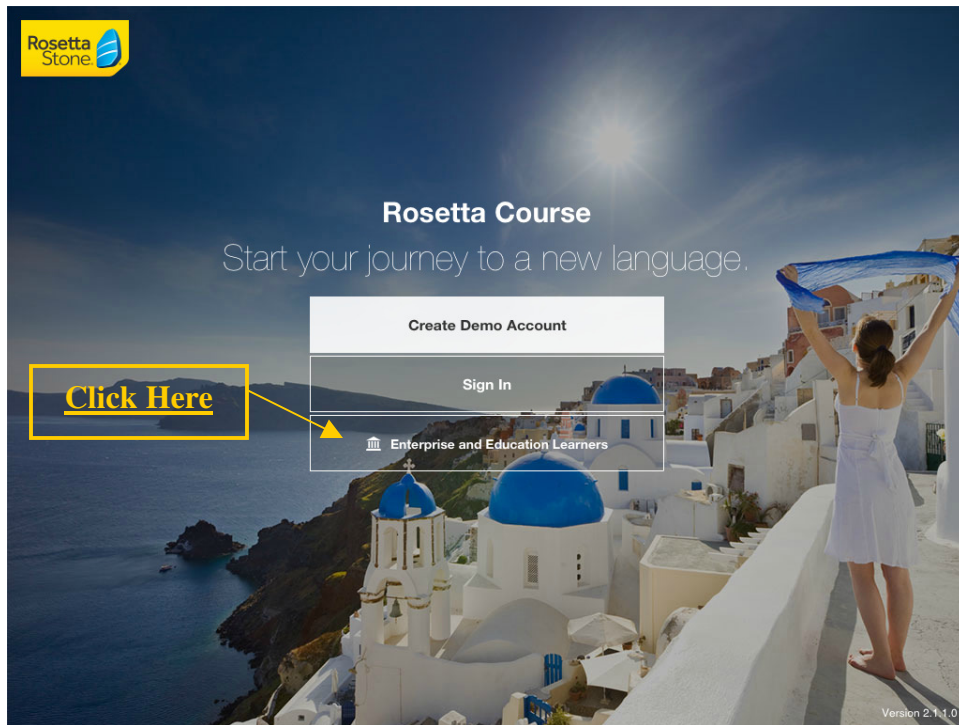

After downloading the Rosetta Stone app on your mobile device / tablet, click on Enterprise and Education Learners.

Fill out your username, password, and online portal code. New Bedford Academy's online portal code is newbedford.